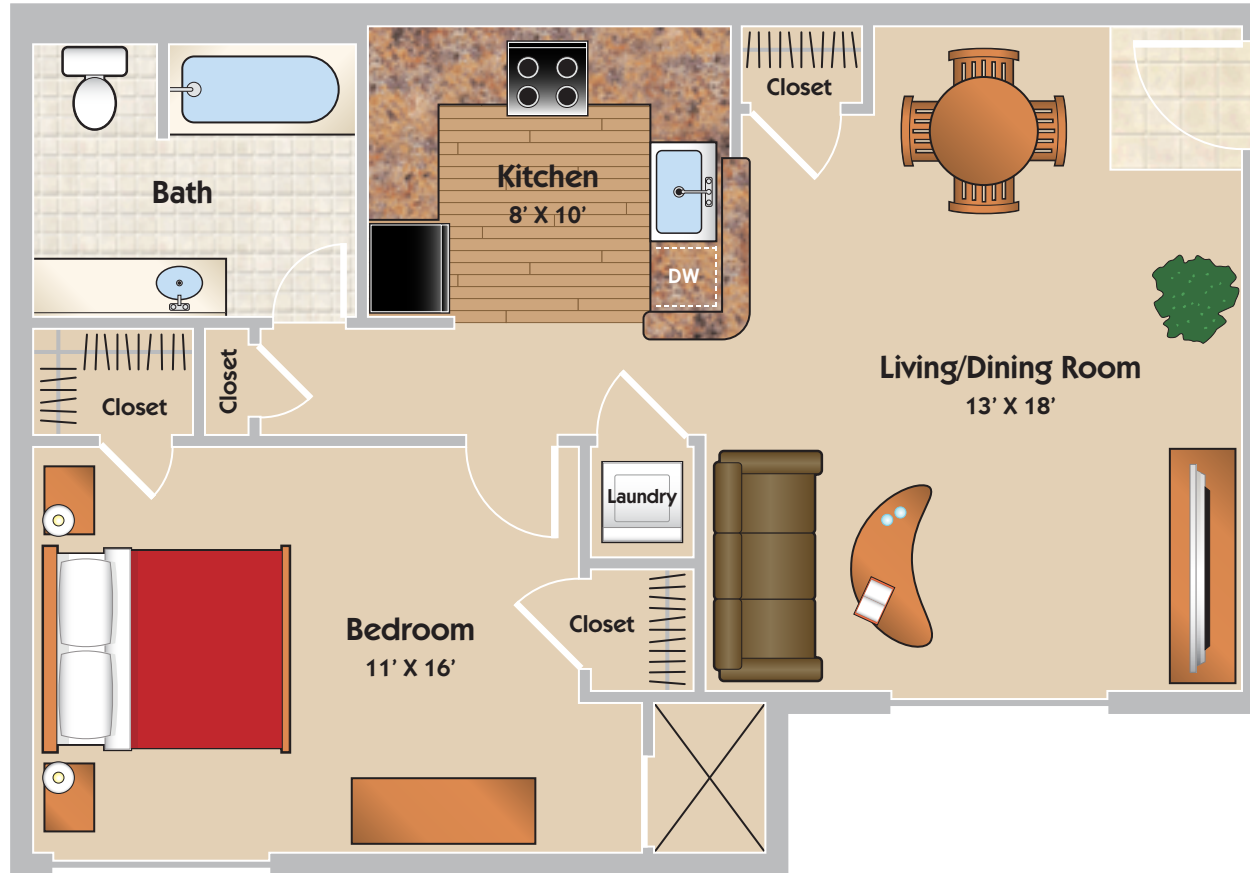

The Birch

1 BEDROOM/1 BATH MODEL 709 SF

All sizes and measurements are approximate.

11737 South Laurel Drive | Laurel, MD 20708 | 888.439.1819

www.evergreensatlaurel.com

Follow Us! 