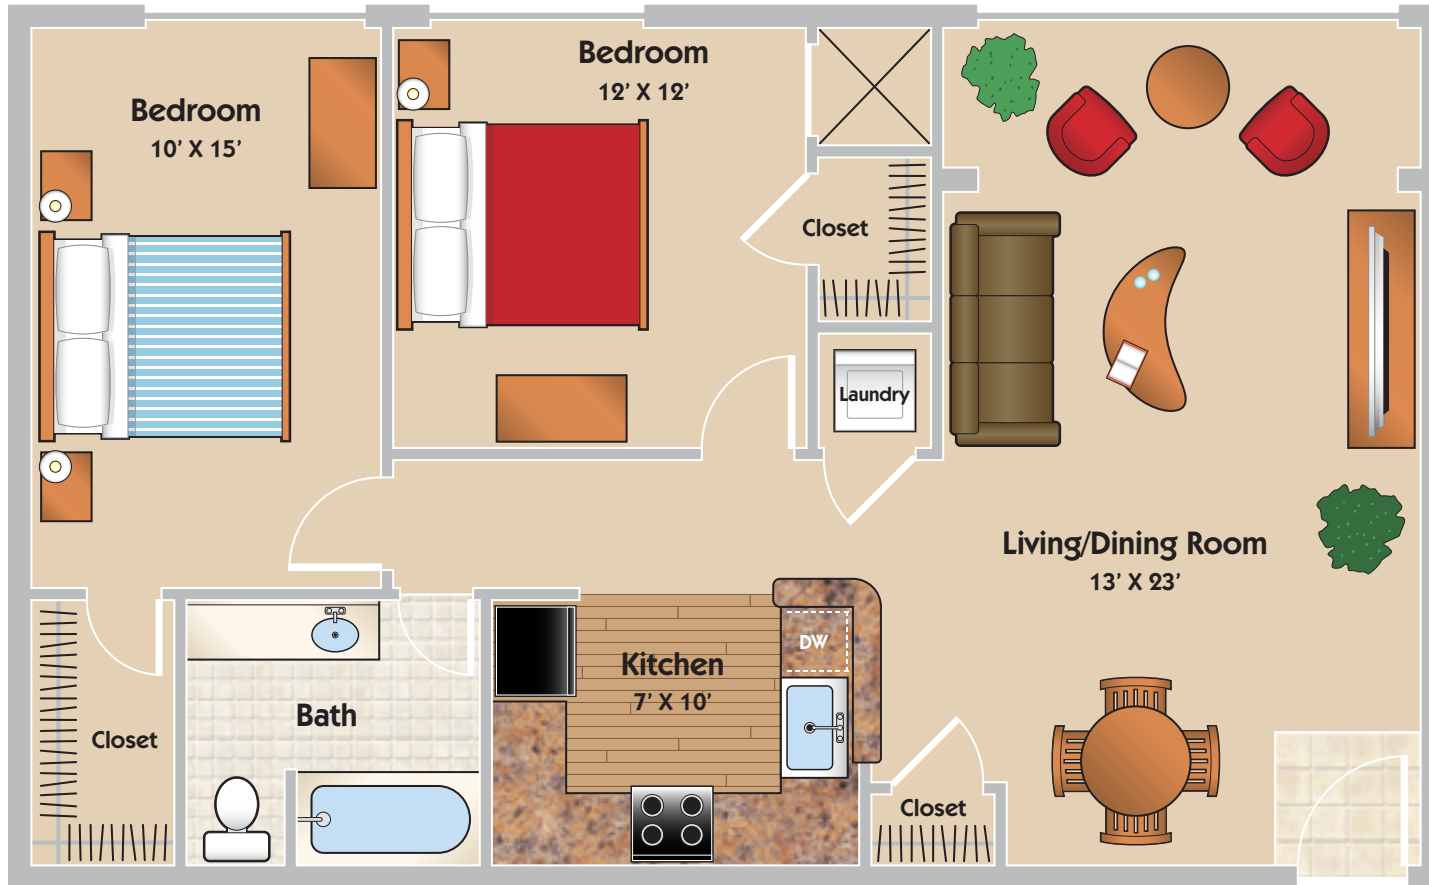

The Holly

2 BEDROOM/1 BATH MODEL 867 SF

All sizes and measurements are approximate.

11737 South Laurel Drive | Laurel, MD 20708 | 888.439.1819

www.evergreensatlaurel.com

Follow Us! [f](#) [t](#)