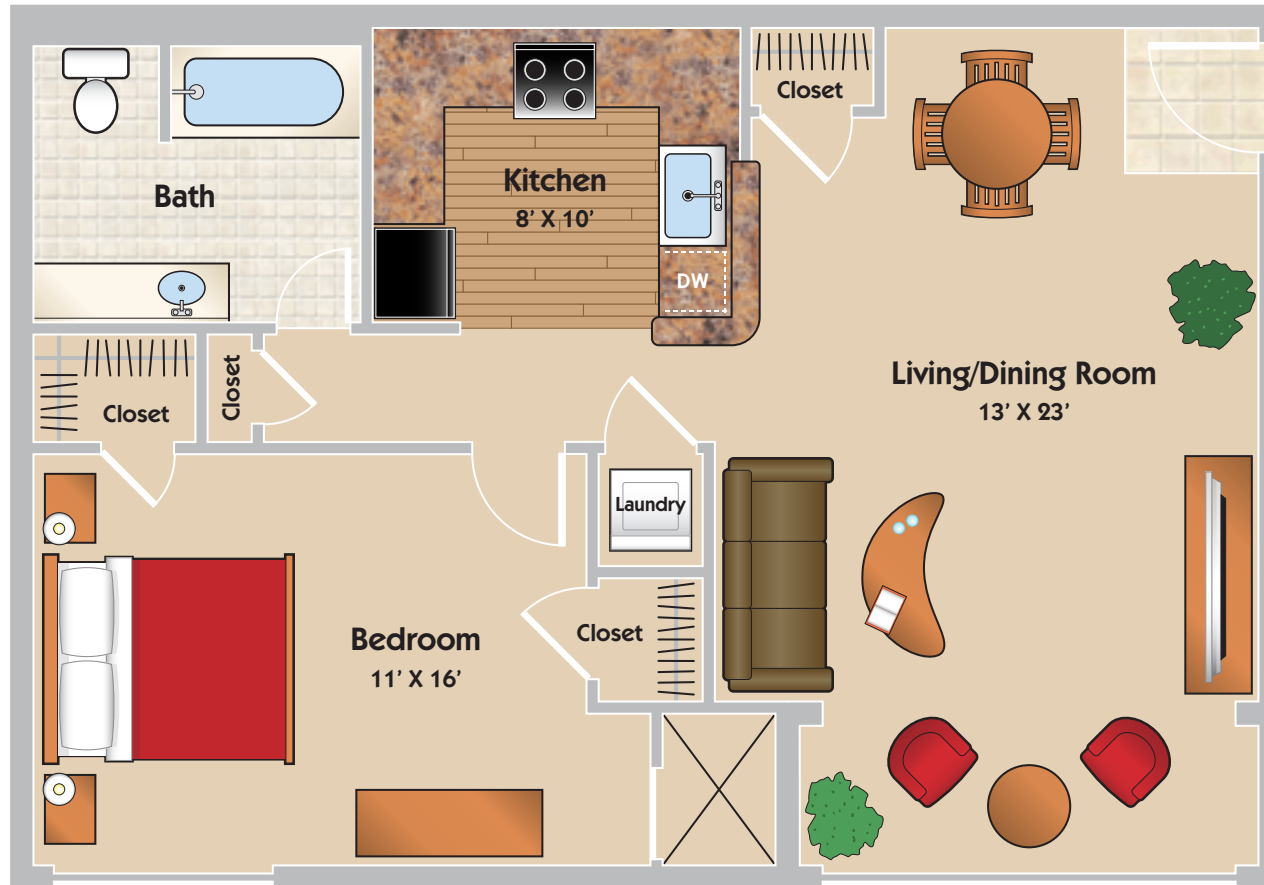

The Magnolia

1 BEDROOM/1 BATH MODEL 768 SF

All sizes and measurements are approximate.

11737 South Laurel Drive | Laurel, MD 20708 | 888.439.1819

www.evergreensatlaurel.com

Follow Us! 