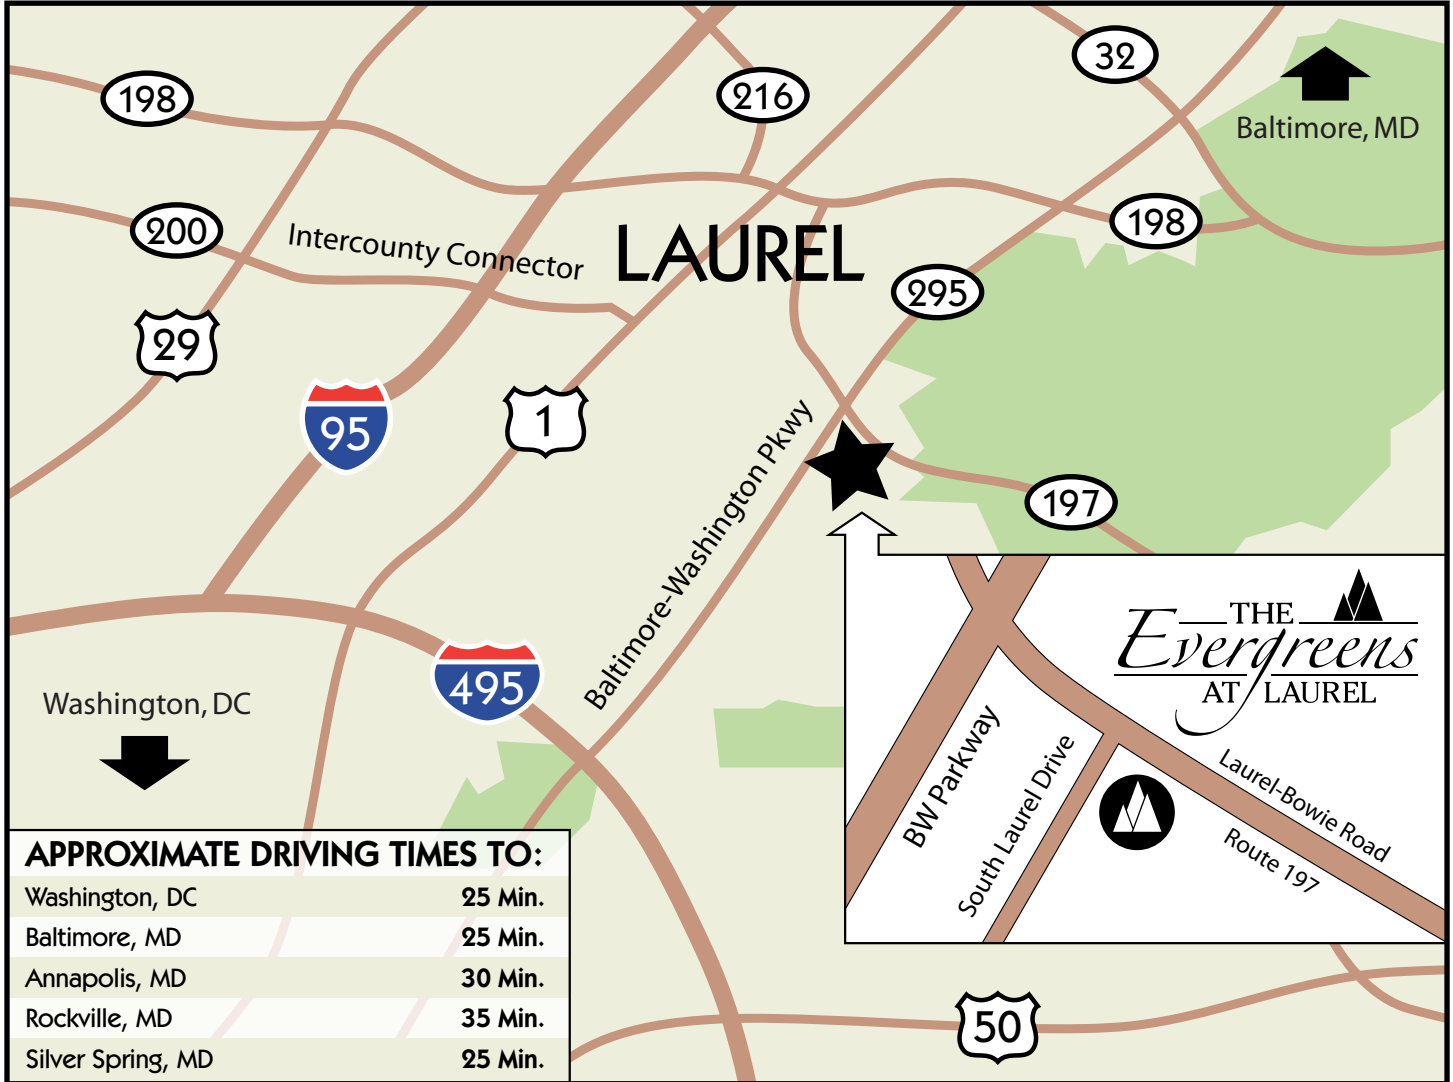

THE *Evergreens* AT LAUREL

LOCATION AND DIRECTIONS

DIRECTIONS

From Baltimore:

- Take I-295 south to Route 197 Laurel/Bowie exit
- Turn left onto Route 197
- Follow to South Laurel Drive and turn right

From Washington DC:

- Take I-495 to I-295 north
- Proceed to Route 197 Laurel/Bowie exit
- Turn right onto Route 197
- Follow to South Laurel Drive and turn right

11737 South Laurel Drive | Laurel, MD 20708 | 888.439.1819