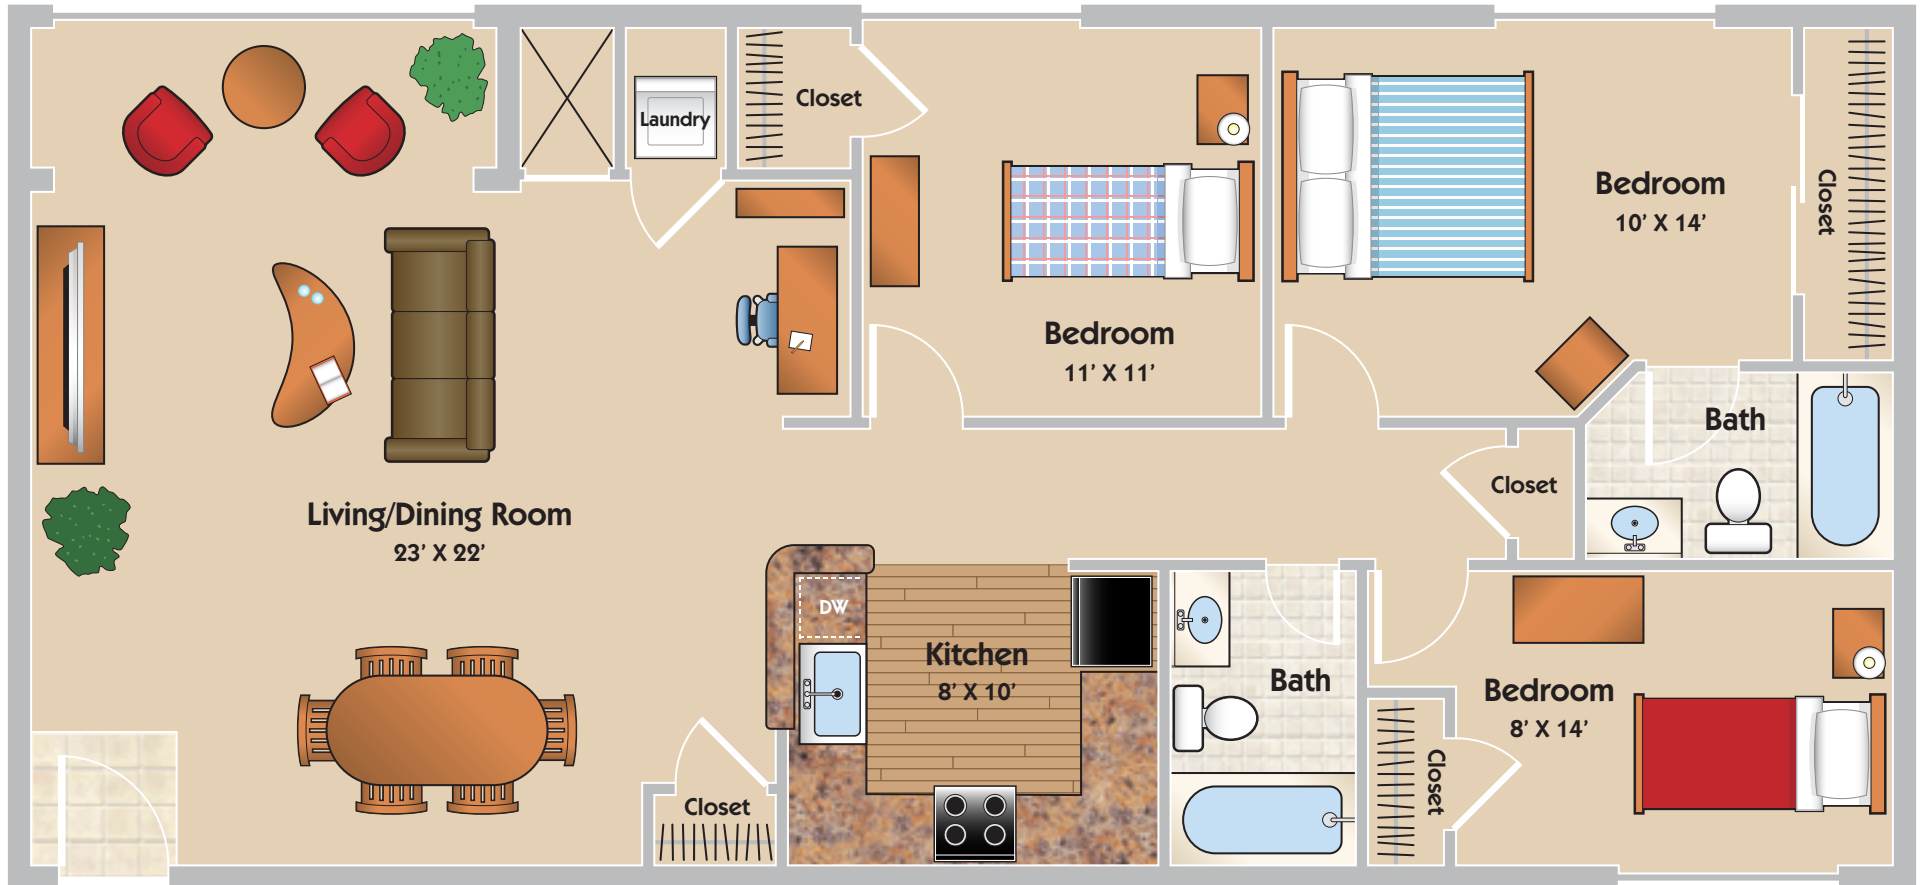

The Maple

3 BEDROOM/2 BATH DELUXE MODEL 1165 SF

All sizes and measurements are approximate.

11737 South Laurel Drive | Laurel, MD 20708 | 888.439.1819

www.evergreensatlaurel.com

Follow Us! 