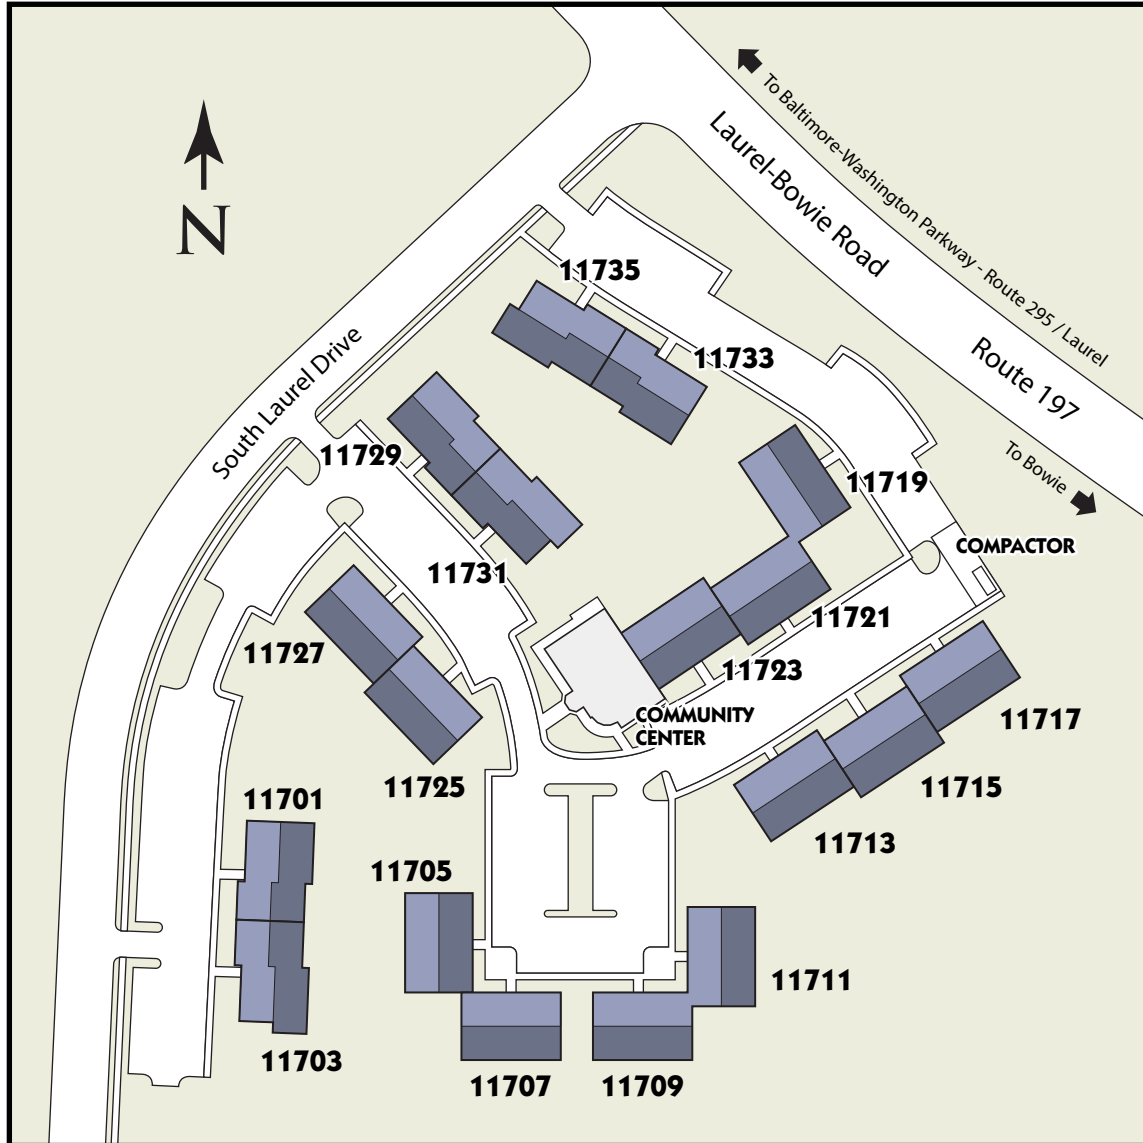

## SITE PLAN

### DIRECTIONS

#### From Baltimore:

- Take I-295 south to Route 197 Laurel/Bowie exit
- Turn left onto Route 197
- Follow to South Laurel Drive and turn right

#### From Washington DC:

- Take I-495 to I-295 north
- Proceed to Route 197 Laurel/Bowie exit
- Turn right onto Route 197
- Follow to South Laurel Drive and turn right

11737 South Laurel Drive | Laurel, MD 20708 | 888.439.1819