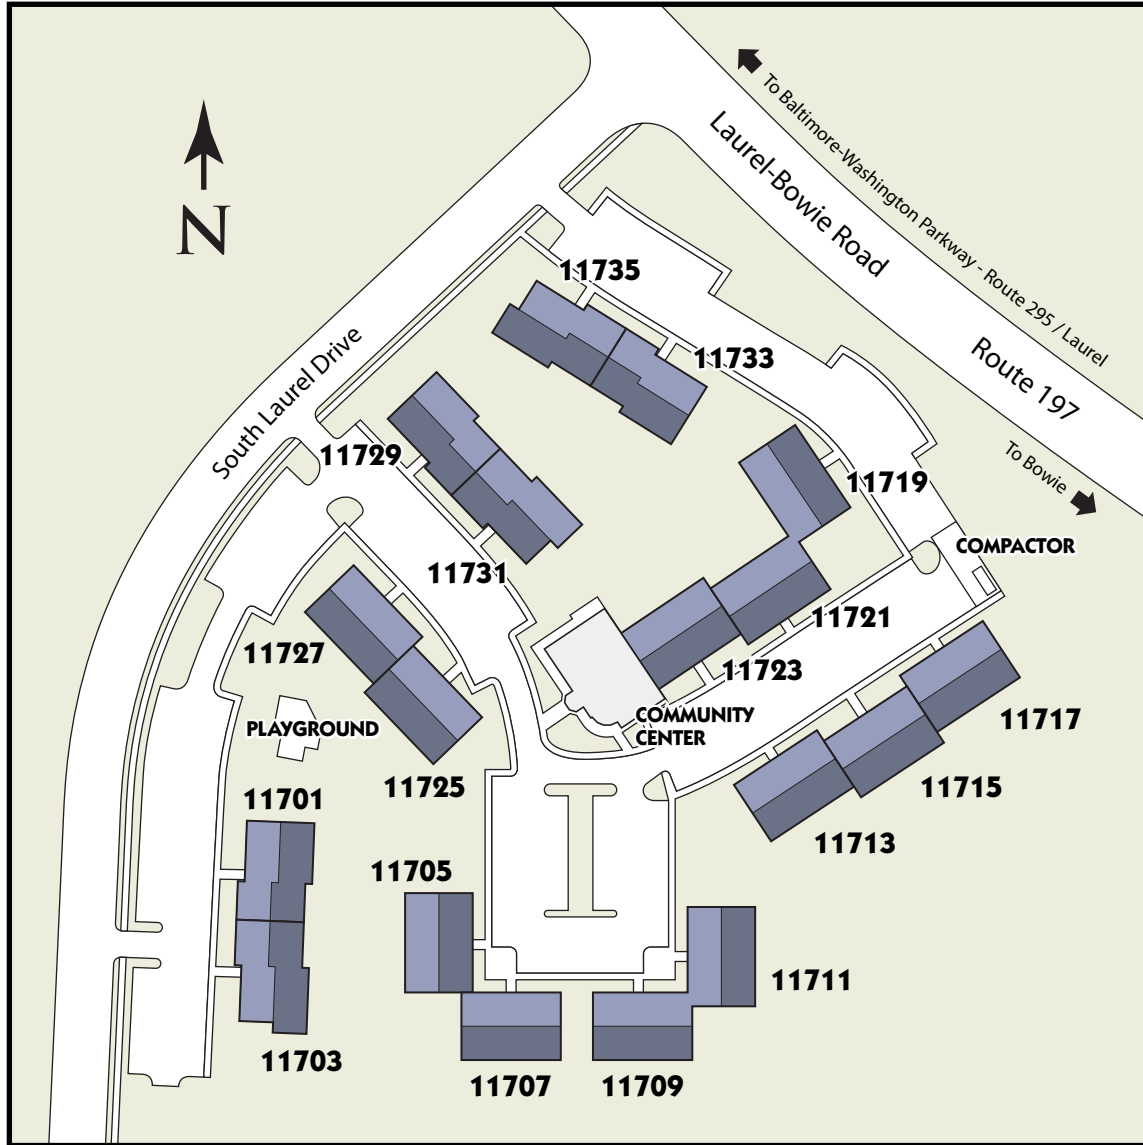

## SITE PLAN

### DIRECTIONS

#### From Baltimore:

- Take I-295 south to Route 197 Laurel/Bowie exit
- Turn left onto Route 197
- Follow to South Laurel Drive and turn right

#### From Washington DC:

- Take I-495 to I-295 north
- Proceed to Route 197 Laurel/Bowie exit
- Turn right onto Route 197
- Follow to South Laurel Drive and turn right

11737 South Laurel Drive | Laurel, MD 20708 | 888.439.1819