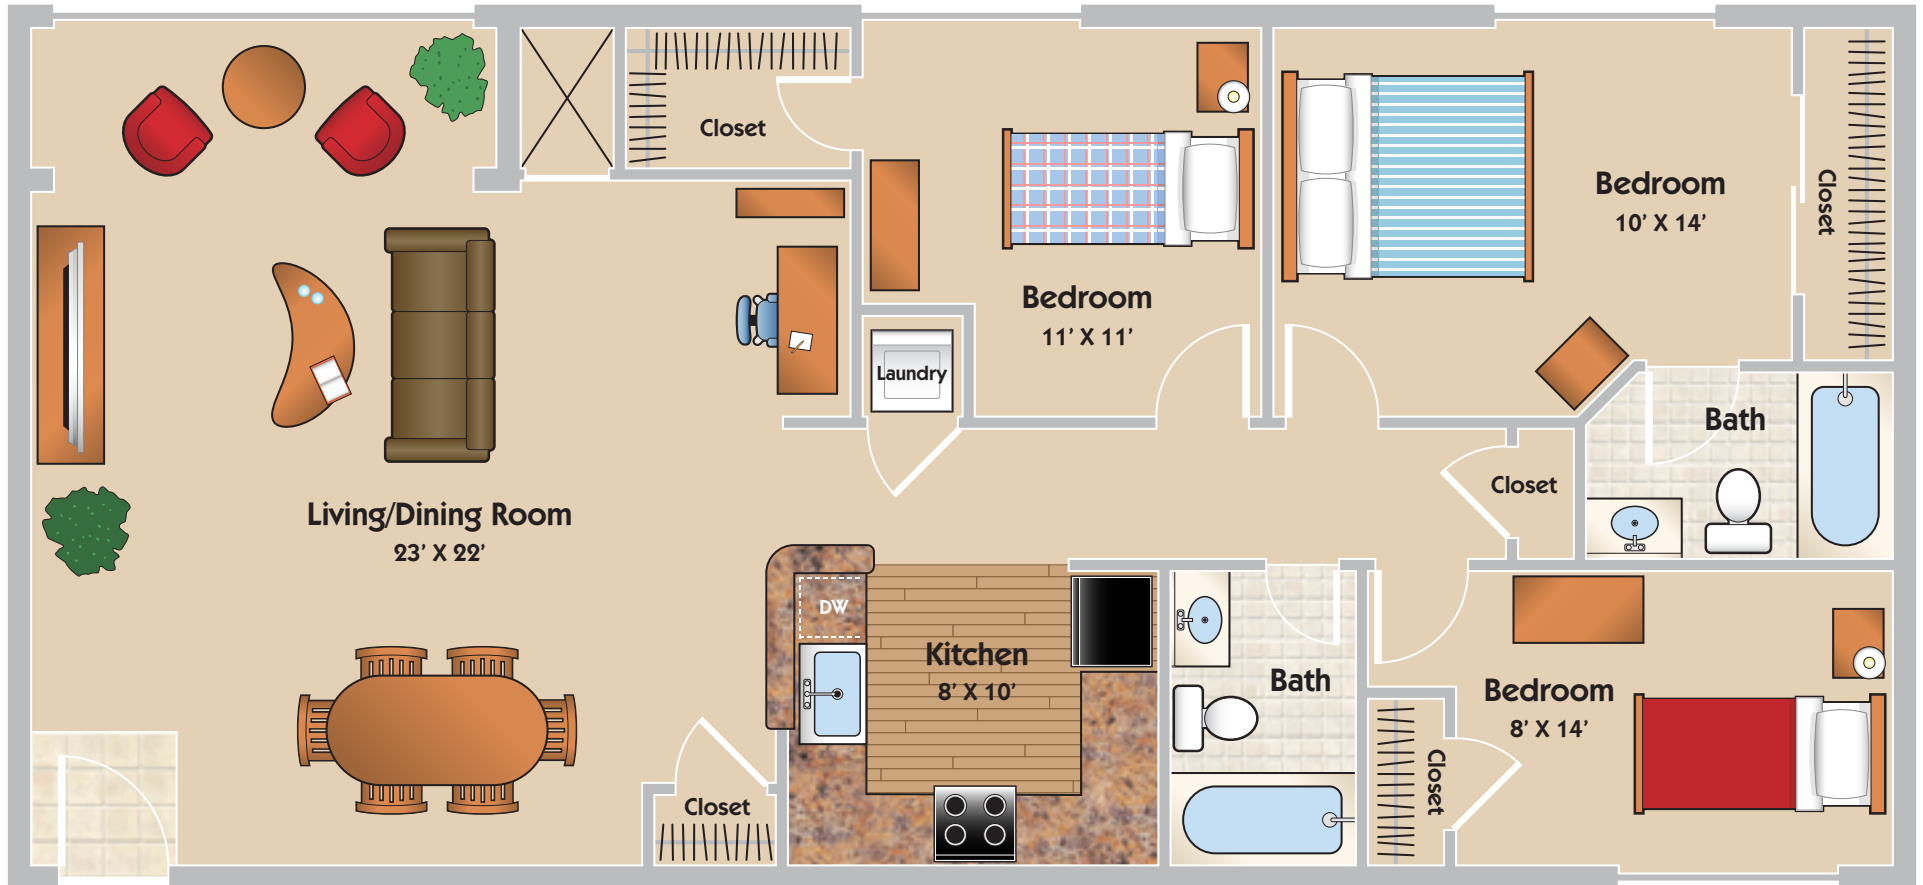

# The Willow

## 3 BEDROOM/2 BATH DELUXE MODEL 1165 SF

All sizes and measurements are approximate.

11737 South Laurel Drive | Laurel, MD 20708 | 888.439.1819

[www.evergreensatlaurel.com](http://www.evergreensatlaurel.com)